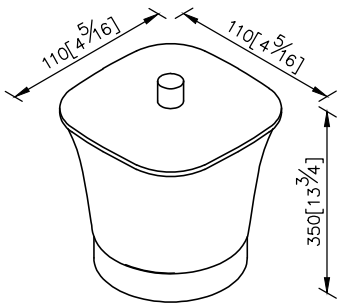

Freestanding Cotton Wool Pot 6901-45-80CP

1. Stainless steel plinth meets SUS 304 standard.
2. Premium metal construction for durability.
3. Justime finishes resist corrosion and tarnish.
4. Chrome plated finish meets the standard of ASTM-SC2.
5. Porcelain cotton wool pot (bright white color).
6. Coordinates with other products in 6901 collection.

unit: mm[inch]