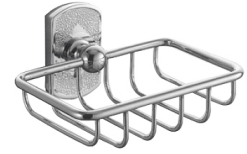

Shower Basket 6863-87-80SV

INTRODUCTION:

The base had been modeled with ancient shield and halberd shape, the unique style leaving endless imagination, and make people feel like being in the gorgeous European-style palace.

DESCRIPTION:

- 1.Brass of forging body meets JIS 3771 standard.
- 2.Premium metal construction for durability.
- 3.Justime finishes resist corrosion and tarnish.
- 4.Finish meets the standard of ASTM-SC2.
- 5.Correctly installed product's loading is 5 kgf.
- 6.Coordinates with other products in 6863 collection.