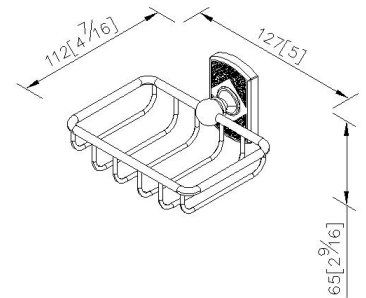

Shower Basket 6863-87-80SV

INTRODUCTION:

The base had been modeled with ancient shield and halberd shape, the unique style leaving endless imagination, and make people feel like being in the gorgeous European-style palace.

DESCRIPTION:

- 1.Brass of forging body meets JIS 3771 standard.
- 2.Premium metal construction for durability.
- 3.Justime finishes resist corrosion and tarnish.
- 4.Finish meets the standard of ASTM-SC2.
- 5.Correctly installed product's loading is 5 kgf.
- 6.Coordinates with other products in 6863 collection.

unit: mm[inch]

Certification:

Fixing Kits:

1. SUS 304 Stainless Steel Screws *2
2. Plastic Anchors *2
3. Material of Wall Mount Bracket: Stainless Steel (SUS 304) *1

AWARD: