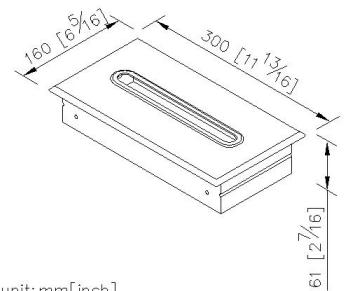

Simple

Tissue Dispenser 6810-44-8000

INTRODUCTION:

Devoid of any striped or colored ornaments, it shows the beauty the simple design.

DESCRIPTION:

- 1.High Quality Stainless Steel
- 2.Premium metal construction for durability
- 3.Justime finishes resist corrosion and tarnish
- 4.The simply design concept could be collocated with diverse space
- 5.Material of container: Iron with coating
- 6.Coordinates with other products in 6810 collection