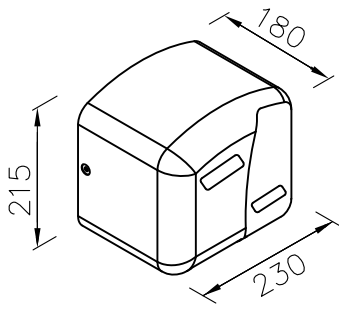

# Automatic Operation Hand Dryer 110V

unit:mm